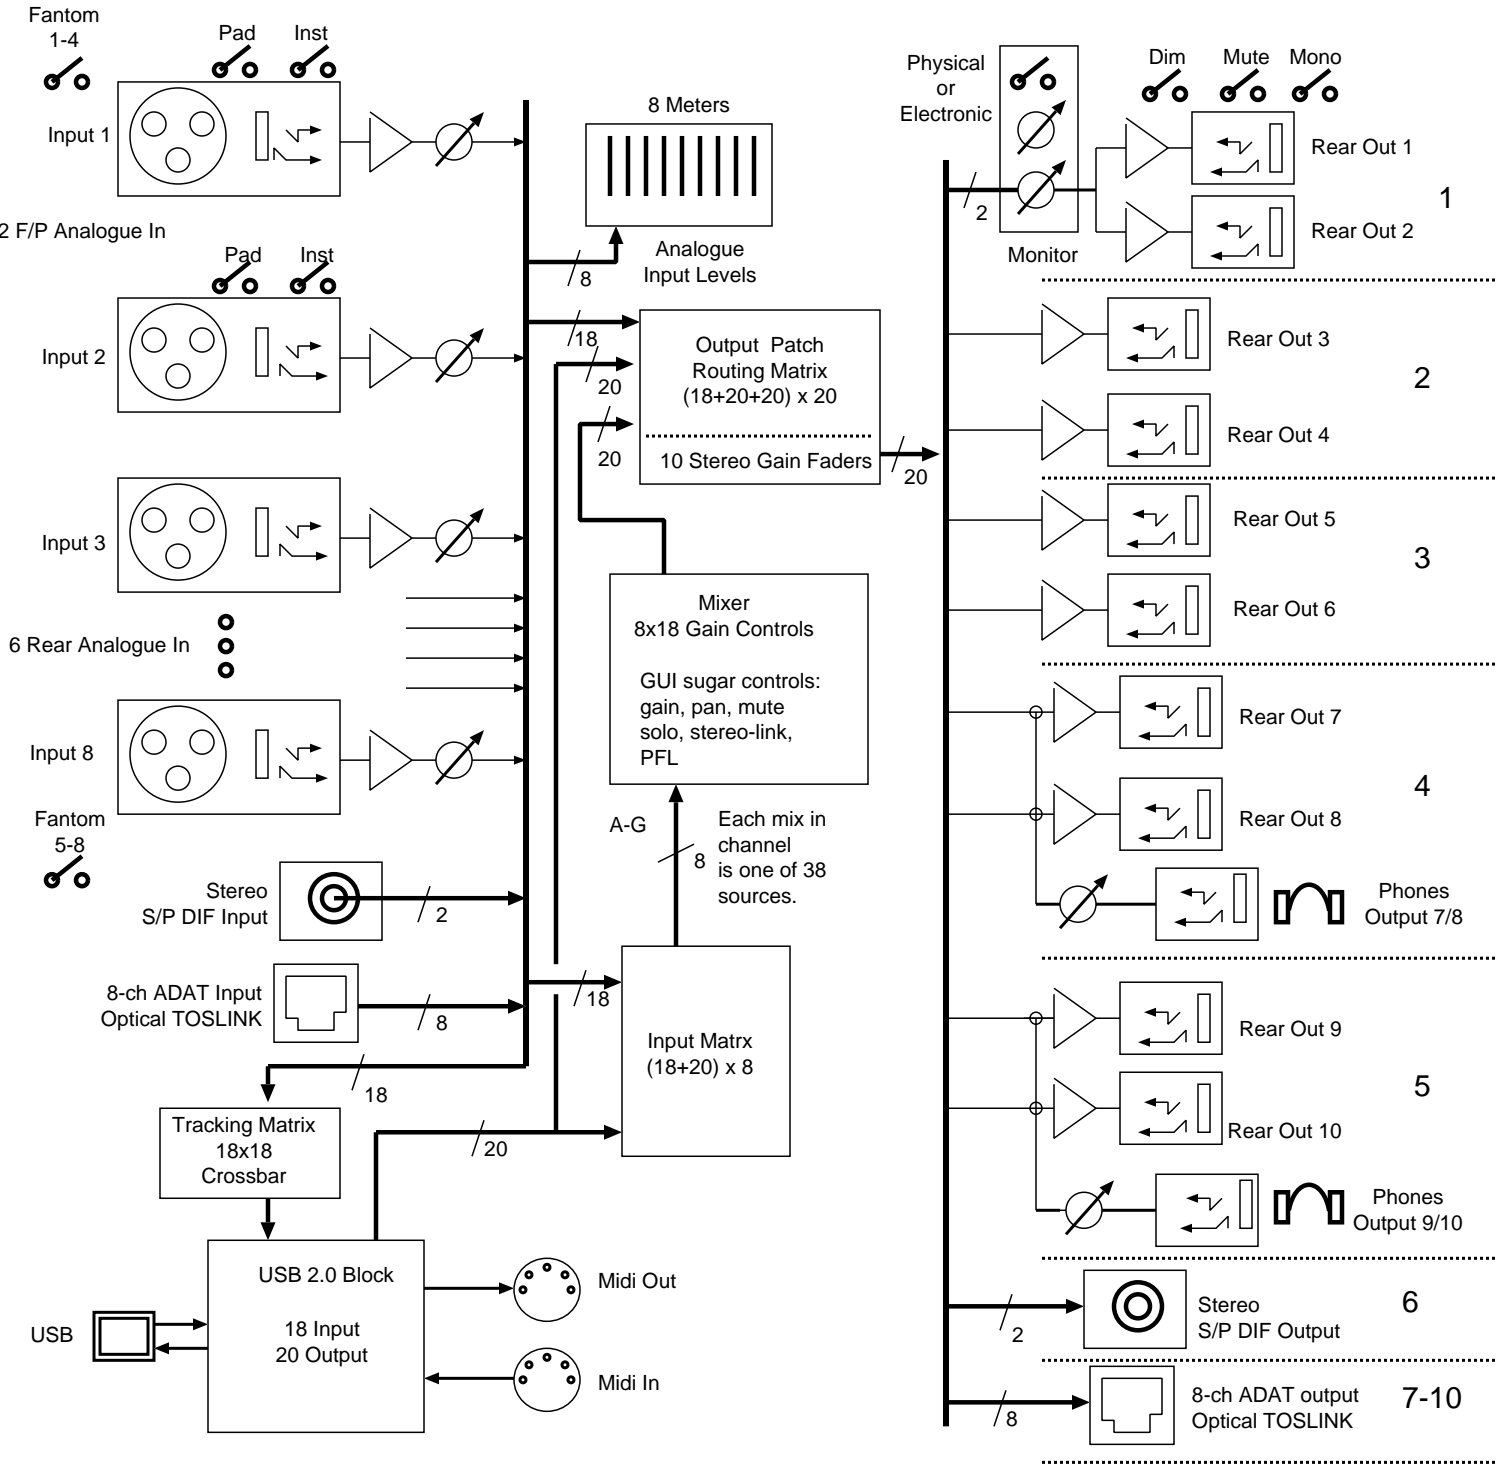

**Focusrite Scarlett 18i20 block diagram - DJ Greaves, Cambridge. (Rev B)**

Word clock sources are  
 ADAT input  
 Internal  
 S/P DIF

BNC  
 WordClock  
 Out Only 